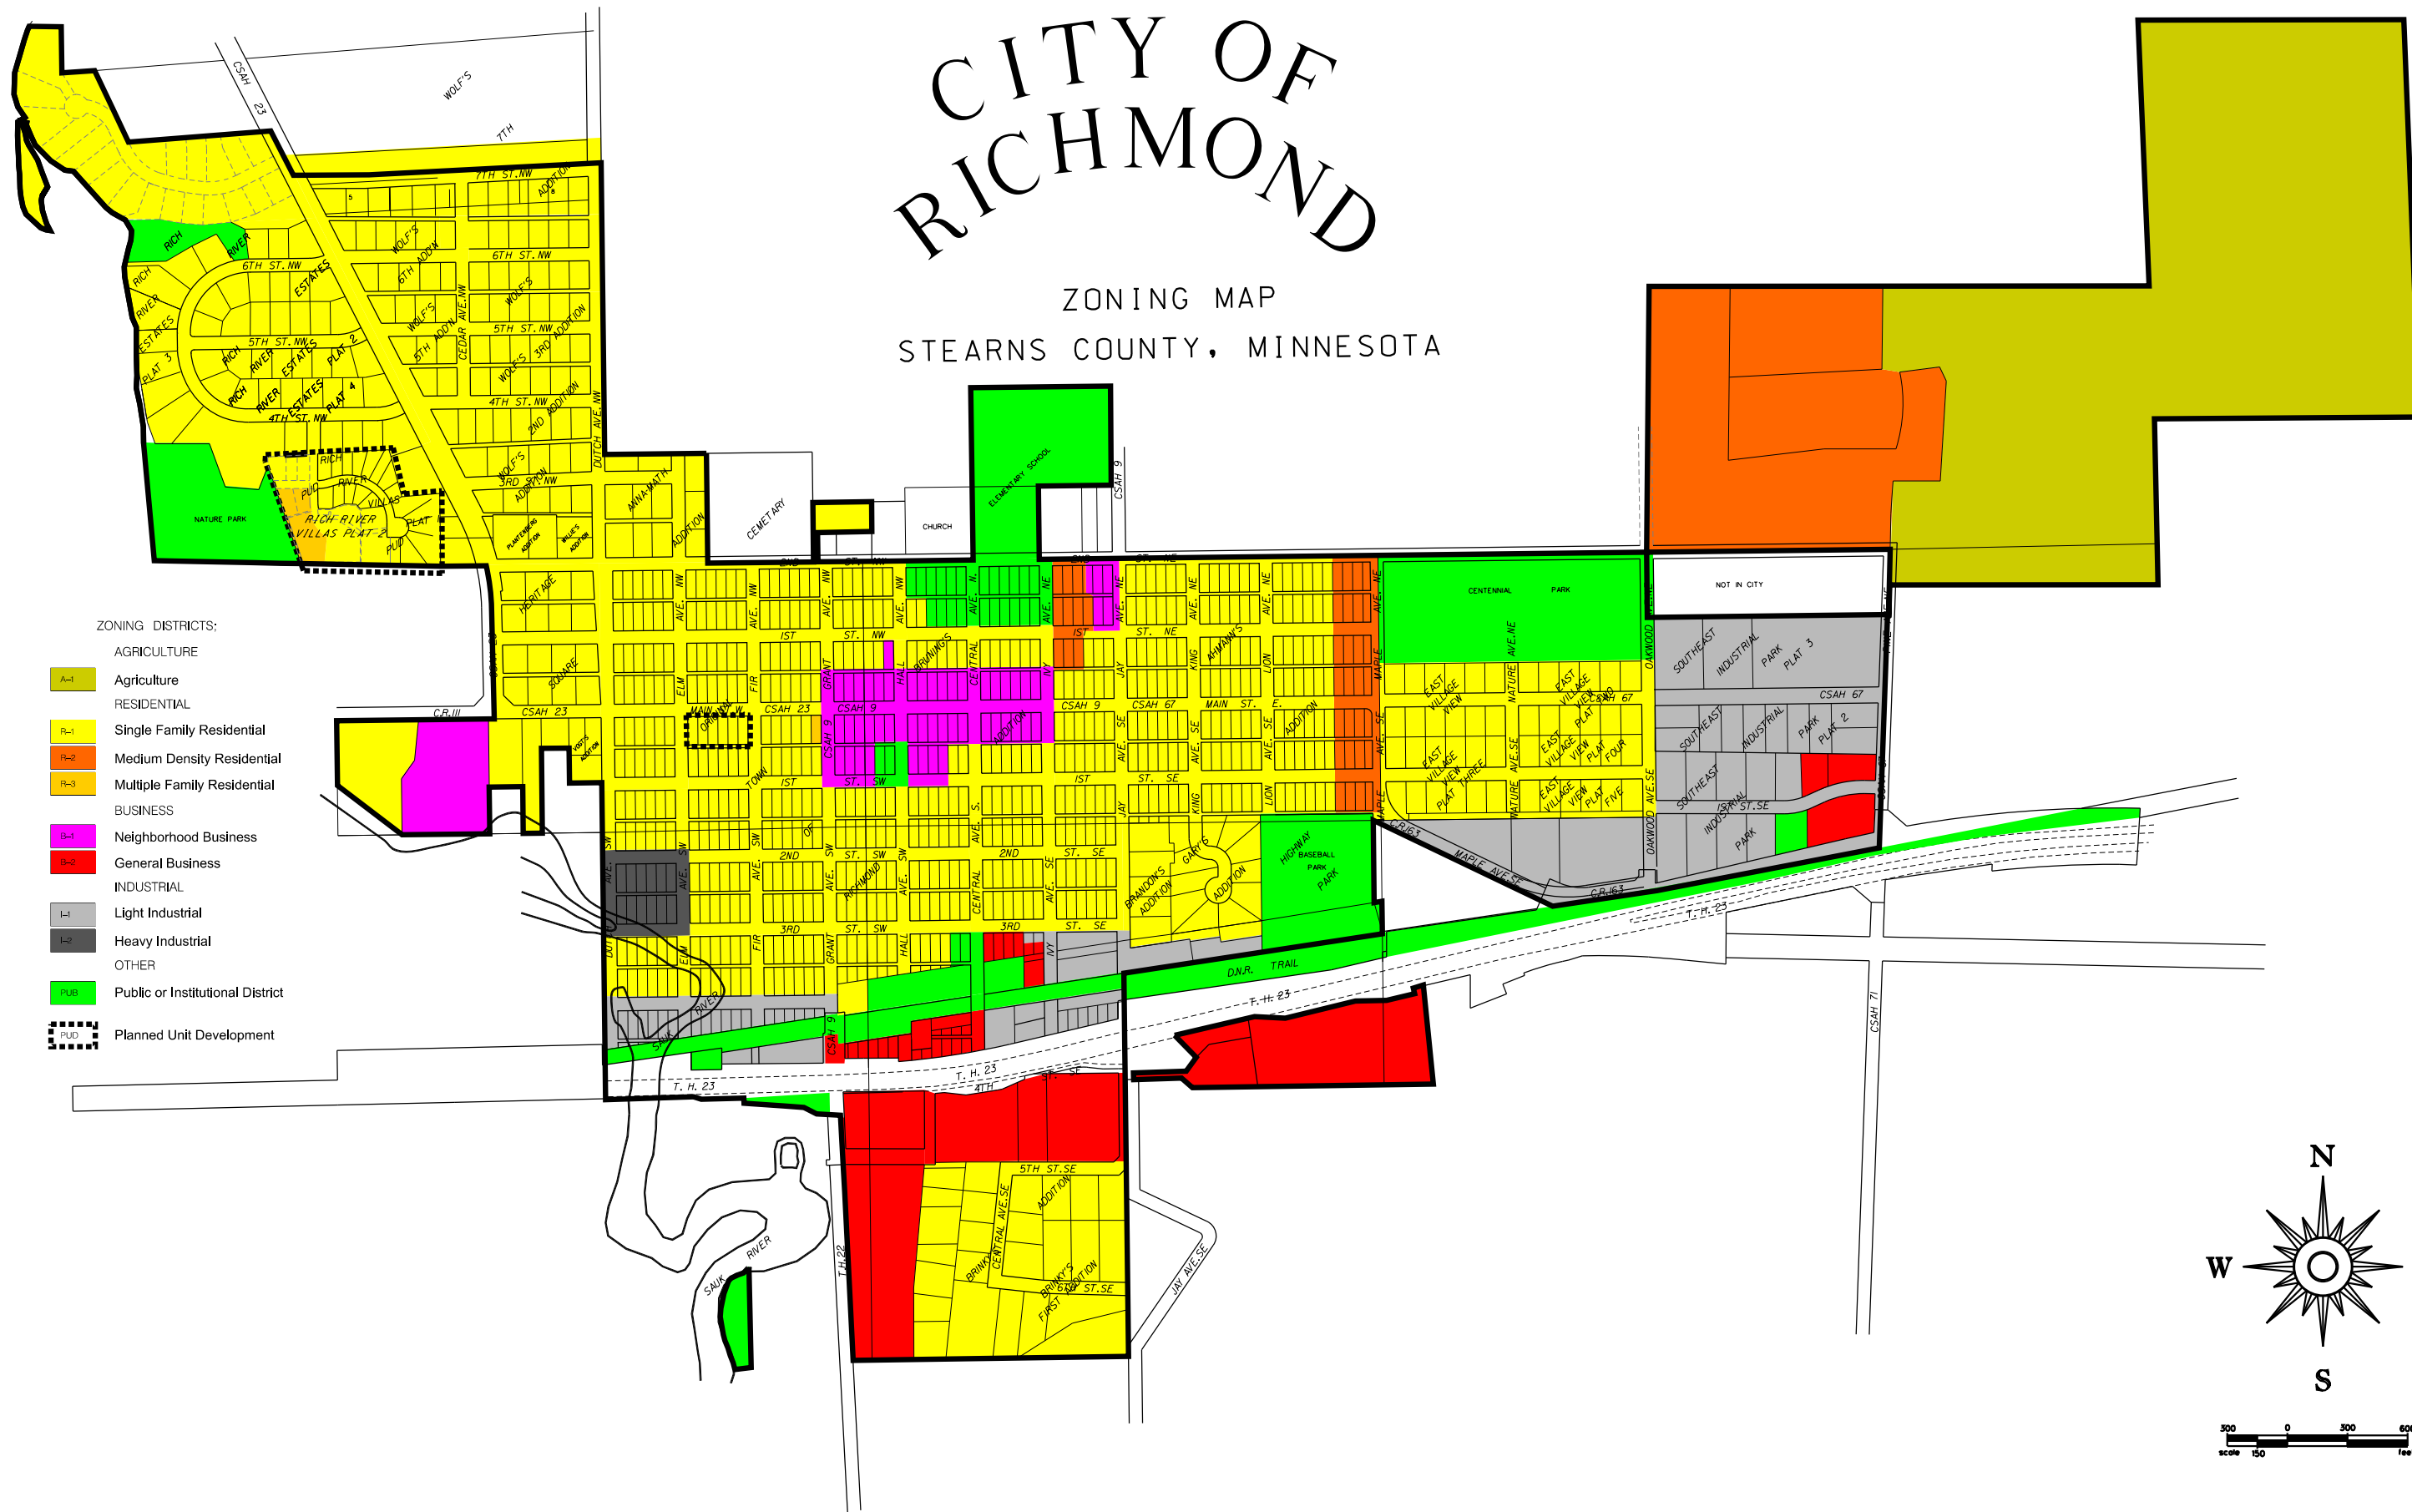

CITY OF RICHMOND

ZONING MAP STEARNS COUNTY, MINNESOTA

ZONING DISTRICTS:

- Agriculture
- Single Family Residential
- Medium Density Residential
- Multiple Family Residential
- Neighborhood Business
- General Business
- Light Industrial
- Heavy Industrial
- Other
- Public or Institutional District
- Planned Unit Development